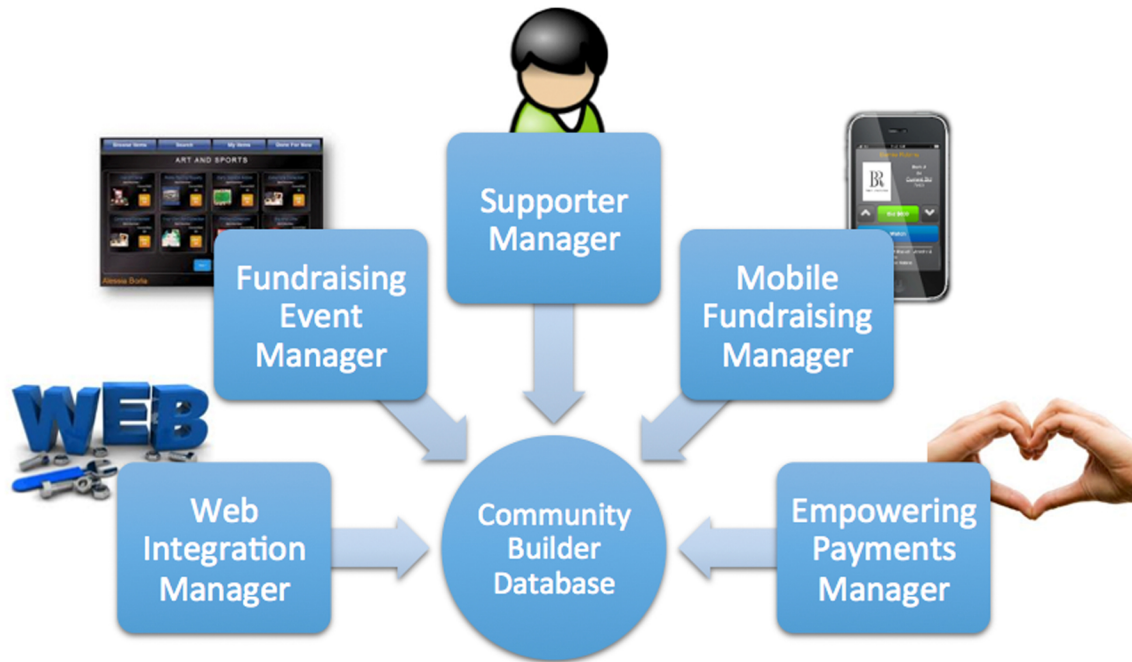

Community Builder. Raise Funds.

Generate Revenue Using our Indepth Software Suite.

Generate revenue from alternative sources without compromising their mission and objectives

Capture donations via your existing website with an easy-to-integrate plug-in. OUR WIM is compatible with any Ruby-on-Rails, PHP, or WordPress-based site.

The Biddit software solution will help your organization with event check-in, check-out and everything in between!